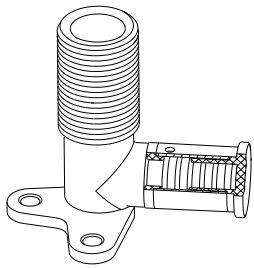

FORZA STAINLESS WATER CRIMP FITTINGS LIST

CODE	SIZE	DESCRIPTION
COUPLING		
FCSC16SS	DN16	FORZA S/STEEL WATER CRIMP NO.1 STRAIGHT COUPLING 16MM
FCSC20SS	DN20	FORZA S/STEEL WATER CRIMP NO.1 STRAIGHT COUPLING 20MM
REDUCING COUPLING		
FCRC2016SS	DN20-16	FORZA S/STEEL WATER CRIMP NO.1 REDUCING COUPLING 20MM X 16MM

CENTRE REDUCING TEE		
FCRT202016SS	DN20X20X16	FORZA S/STEEL WATER CRIMP NO.25 REDUCING TEE 20MM X 20MM X 16MM

END REDUCING TEE		
FCRT201620SS	DN20X16X20	FORZA S/STEEL WATER CRIMP NO.26 REDUCING TEE 20MM X 16MM X 20MM

END AND CENTRE REDUCING TEE		
FCRT201616SS	DN20X16X16	FORZA S/STEEL WATER CRIMP NO.27 REDUCING TEE 20MM X 16MM X 16MM

FORZA WATER CRIMP FITTINGS LIST

CODE	SIZE	DESCRIPTION
MALE CONNECTOR		
FCMSC1615SS	DN16X1/2" M	FORZA S/STEEL WATER CRIMP NO.3 STRAIGHT CONNECTOR 16MM X 1/2" BSP MALE
FCMSC2020SS	DN20X3/4" M	FORZA S/STEEL WATER CRIMP NO.3 STRAIGHT CONNECTOR 16MM X 3/4" BSP MALE

MALE LUGGED ELBOW		
FCWM161595SS	DN16X1/2" MI-95	FORZA S/STEEL WATER CRIMP NO.19BP ELBOW 16MM X 1/2" BSP MALE 95MM LONG

BATH/LAUNDRY ASSEMBLY		
FCBLARA300SS	300MM	FORZA S/STEEL WATER CRIMP BATH/LAUNDRY ASSEMBLY RIGHT ANGLE 300MM