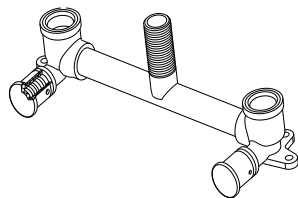

CENTRE REDUCING TEE		
FCRT202016SS	DN20X20X16	FORZA S/STEEL WATER CRIMP NO.25 REDUCING TEE 20MM X 20MM X 16MM

END REDUCING TEE		
FCRT201620SS	DN20X16X20	FORZA S/STEEL WATER CRIMP NO.26 REDUCING TEE 20MM X 16MM X 20MM

END AND CENTRE REDUCING TEE		
FCRT201616SS	DN20X16X16	FORZA S/STEEL WATER CRIMP NO.27 REDUCING TEE 20MM X 16MM X 16MM

FORZA WATER CRIMP FITTINGS LIST

CODE	SIZE	DESCRIPTION
MALE CONNECTOR		
FCMSC1615SS	DN16X1/2" M	FORZA S/STEEL WATER CRIMP NO.3 STRAIGHT CONNECTOR 16MM X 1/2" BSP MALE
FCMSC2020SS	DN20X3/4" M	FORZA S/STEEL WATER CRIMP NO.3 STRAIGHT CONNECTOR 16MM X 3/4" BSP MALE

MALE LUGGED ELBOW		
FCWM161595SS	DN16X1/2" MI-95	FORZA S/STEEL WATER CRIMP NO.19BP ELBOW 16MM X 1/2" BSP MALE 95MM LONG

BATH/LAUNDRY ASSEMBLY		
FCBLARA300SS	300MM	FORZA S/STEEL WATER CRIMP BATH/LAUNDRY ASSEMBLY RIGHT ANGLE 300MM